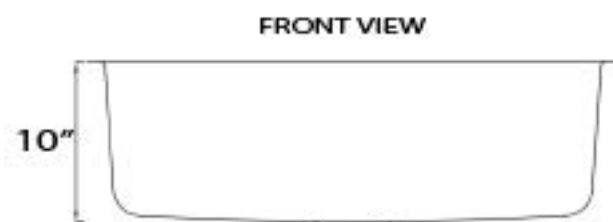

**Sconset Collection**  
**Premium 16 Gauge Stainless Steel**  
**Undermount Kitchen Sink**

**MODEL:**  
**NS3018-10-16**

Overall Dimensions	Interior Bowl	Bowl Depth	Bottom Grid	Drain Opening
30" x 18" x 10"	28" x 16"	10"	Included	3.5" Drain Included