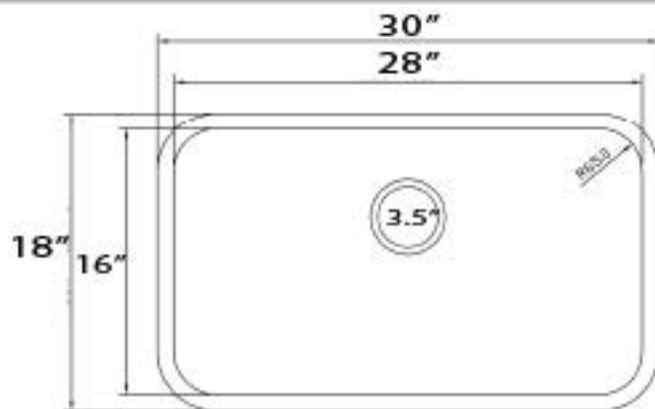

**Sconset Collection**  
**Premium 16 Gauge Stainless Steel**  
**Undermount Kitchen Sink**

**MODEL:**  
**NS3018-10-16**

Overall Dimensions	Interior Bowl	Bowl Depth	Bottom Grid	Drain Opening
30" x 18" x 10"	28" x 16"	10"	Included	3.5" Drain Included